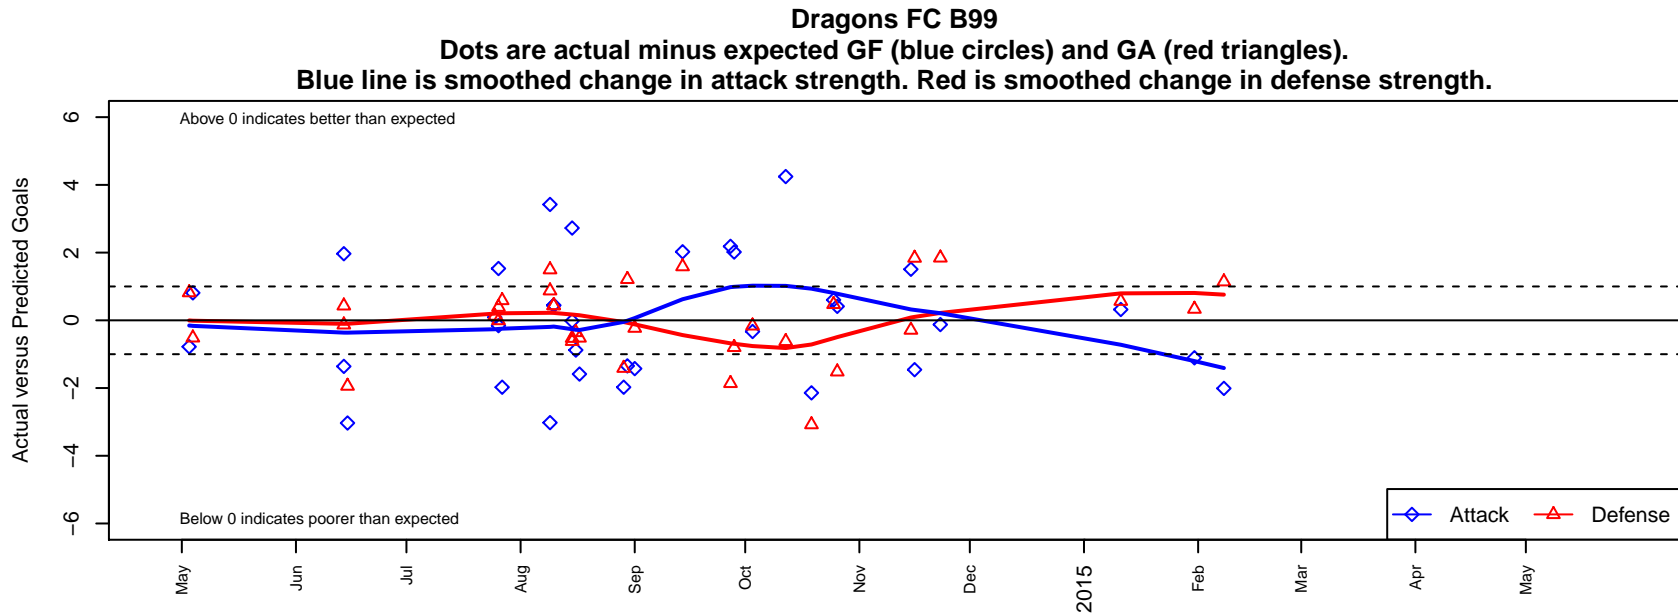

Dragons FC B99

Dragons FC
 Seattle, WA
 B99 total strength=1454
 attack=14.35 defense=6.47
 fall league = PSPL Classic 1 U15
 notes= SU S Black;

alt names used:
 Tacoma Unted Bu15 Dragons
 DRAGONS FCDRAGONSFC B99
 Dragons FC B99
 Dragons FC
 Dragons FC [B99]
 DRAGONS FC DRAGONSFC B99 (WA)

**attack and defense variance (black dot)
relative to other teams
and top 10 in region**

**attack and defense rating
relative to others at age
and all opponents in last 13 months**

Performance relative to 13 month average