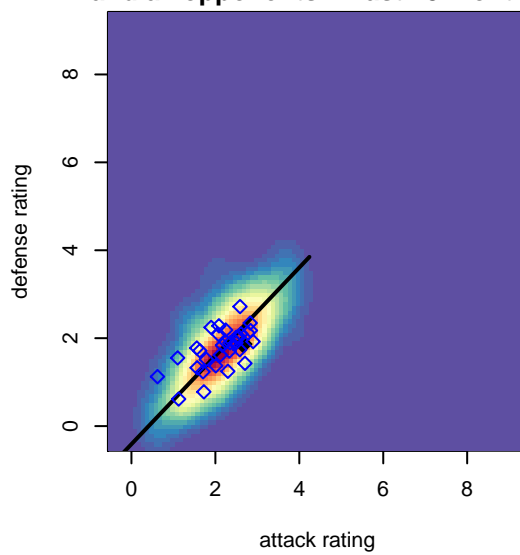

Dragons FC B99

Dragons FC
 Seattle, WA
 B99 total strength=1454
 attack=14.35 defense=6.47
 fall league = PSPL Classic 1 U15
 notes= SU S Black;

alt names used:
 Tacoma Unted Bu15 Dragons
 DRAGONS FCDRAGONSFC B99
 Dragons FC B99
 Dragons FC
 Dragons FC [B99]
 DRAGONS FC DRAGONSFC B99 (WA)

**attack and defense variance (black dot)
relative to other teams
and top 10 in region**

**attack and defense rating
relative to others at age
and all opponents in last 13 months**

Performance relative to 13 month average